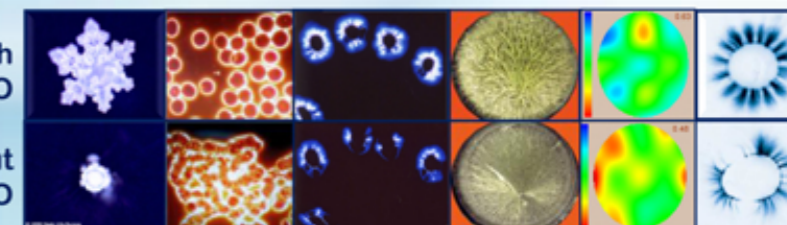

❖ Scientifically demonstrated

- **Tests** - on **water** (Emoto's frozen water crystals, electrophysionic process, sensitive crystallisation, differential conductimetry, high performance liquid chromatography) - on **human blood** (dark field microscope) - on **body functions** with a variety of medical equipment (cardiovascular system, central and peripheral nervous system, biorhythms and electrical activity of the brain, emotional management, general state of being) - on **informational fields** of the human body and plants (electrophysionic process)
- **Observations** made in - **healing centres** (Alzheimer's disease, Autism) - **companies** - **Feng Shui** - **Radiesthesia** - **geobiology** (torsion field detection) - on **plants** and **animals**.
- Thousands of individual **testimonials** from conferences, workshops or home.

With BMO